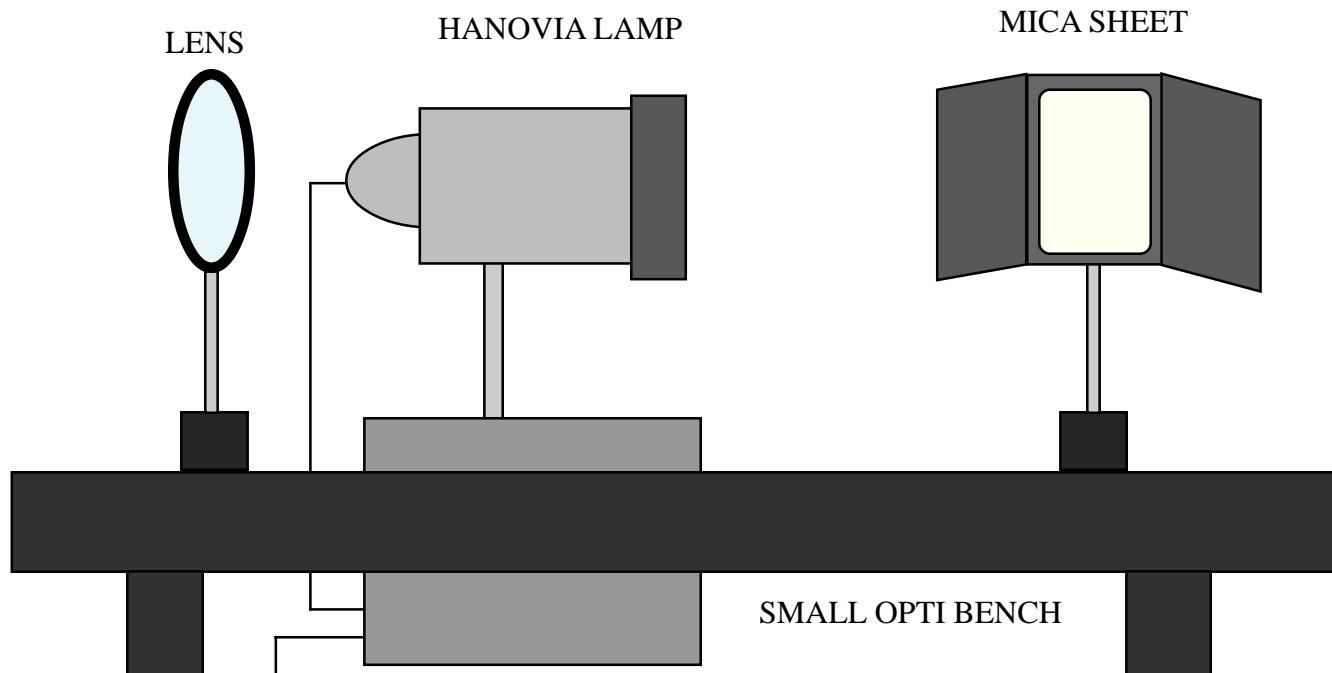

POHL'S MICA SHEET INTERFEROMETER  
6D40.30

DISTANCE FROM LAMP TO MICA SHEET ~ 5 INCHES.

DISTANCE FROM LENS TO SCREEN ~ 8 FEET.

DISTANCE FROM LENS TO MICA SHEET ~ 20 INCHES.

USE - 450 LENS.